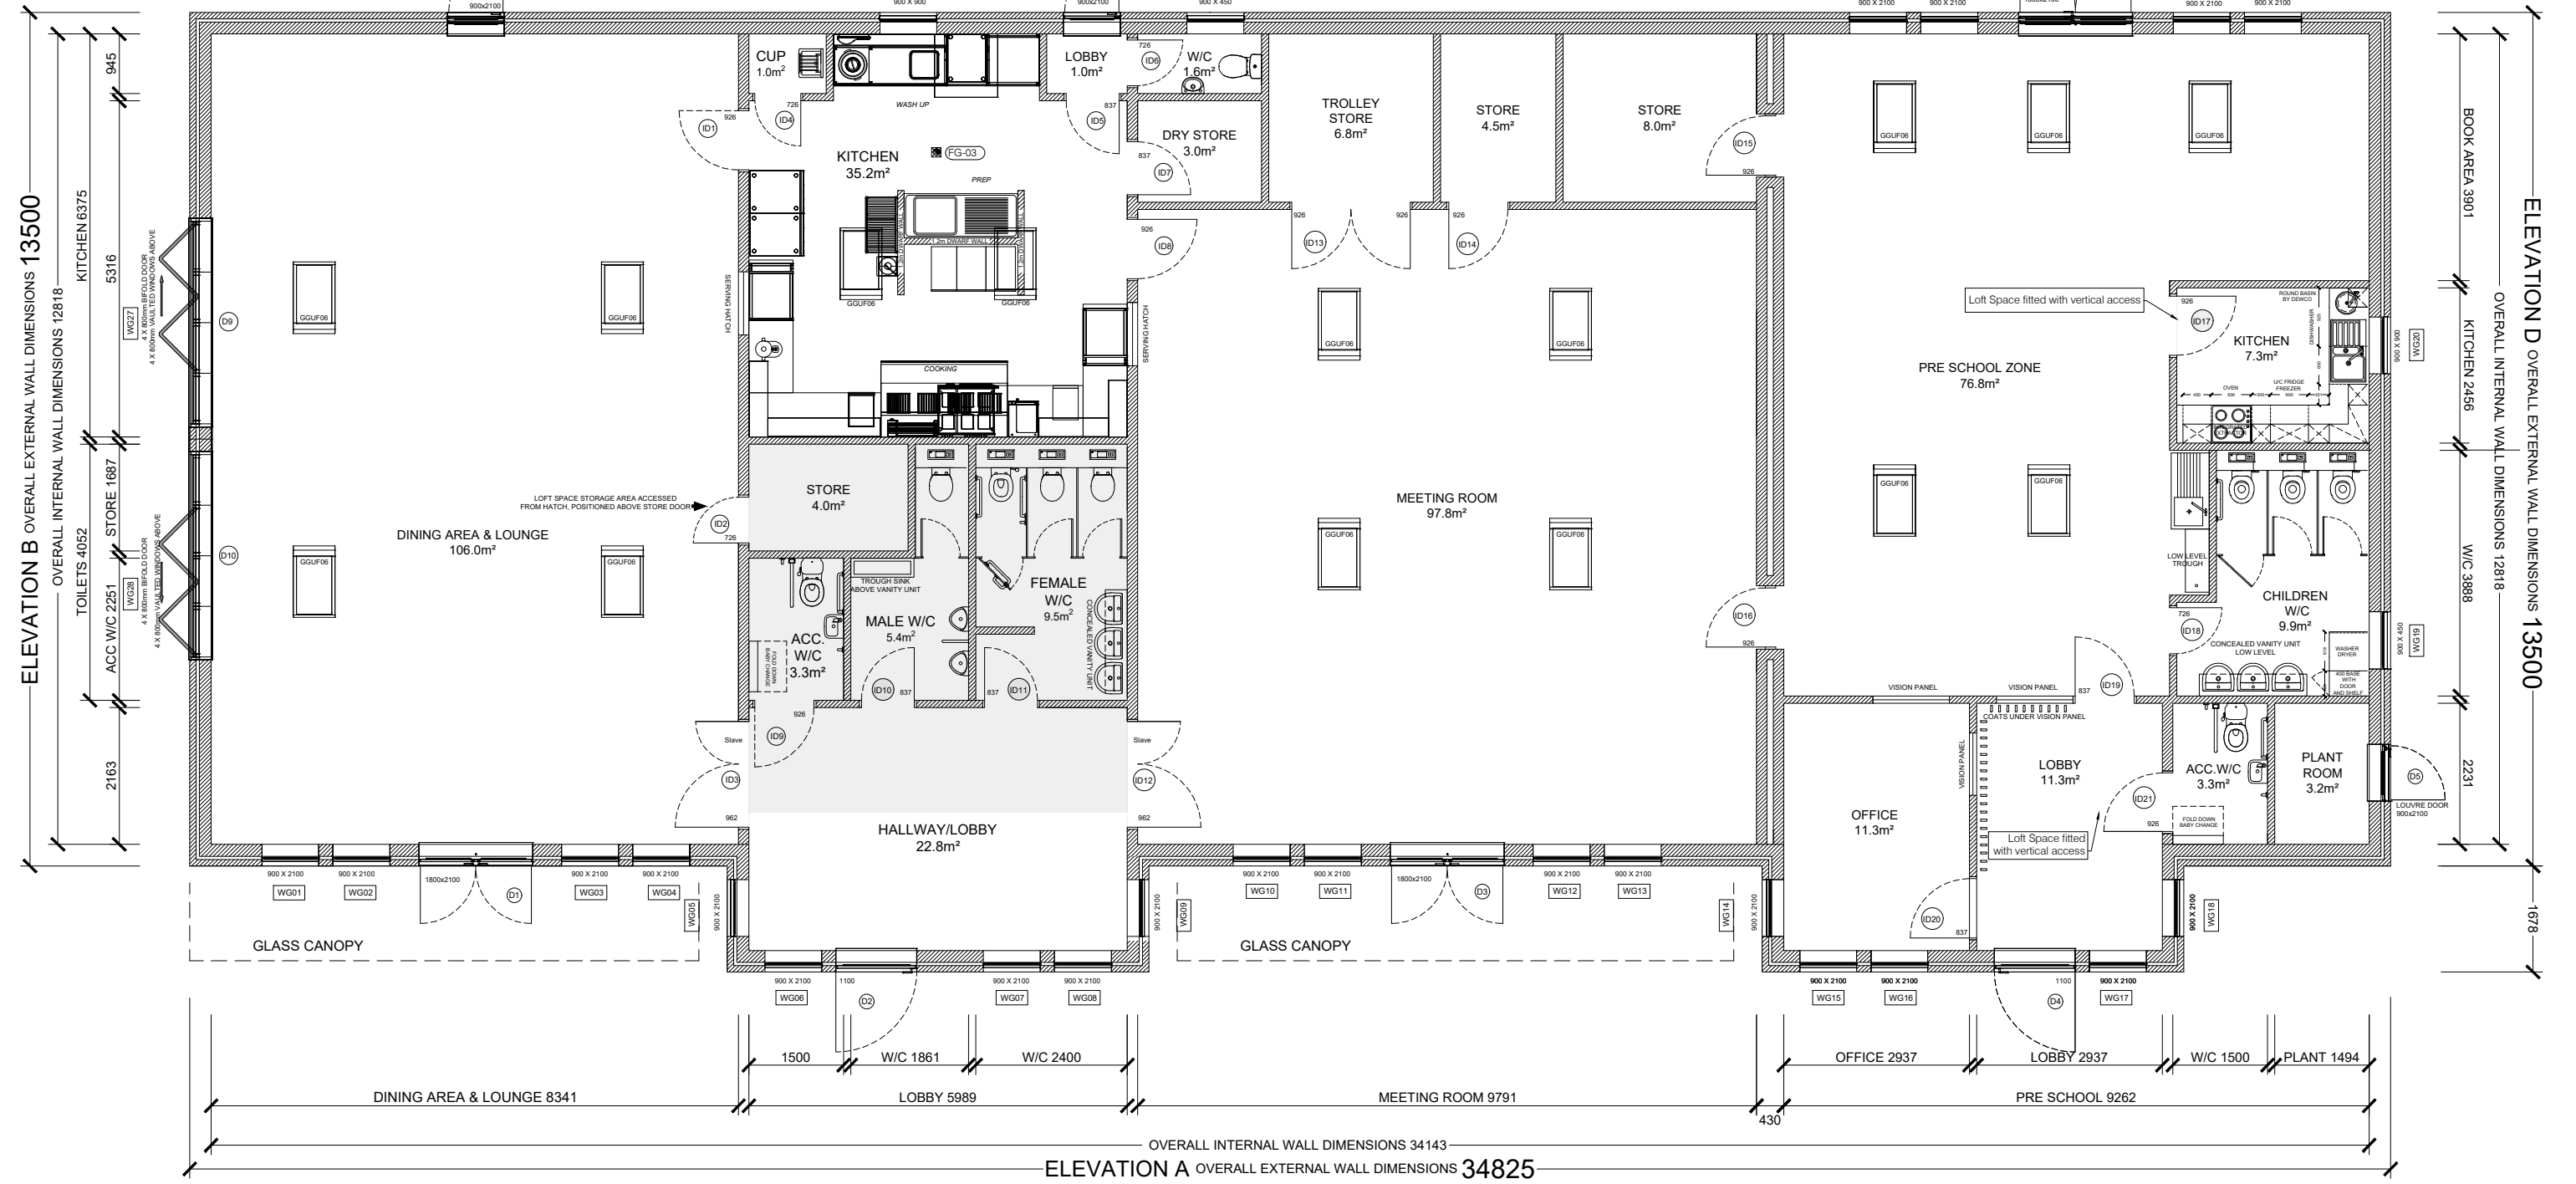

ELEVATION C OVERALL EXTERNAL WALL DIMENSIONS 34825

OVERALL INTERNAL WALL DIMENSIONS 34143

DINING AREA & LOUNGE 8341 KITCHEN 5989 MEETING ROOM 9791 PRE SCHOOL 9262

CUP 1225 3261 LOBBY 1275 W/C 1960 STORE 2600 STORE 1826 STORE 3063 430 6105 3043

ELEVATION B OVERALL EXTERNAL WALL DIMENSIONS 13500

OVERALL INTERNAL WALL DIMENSIONS 12818

KITCHEN 6375 5316 TOILETS 4052 STORE 1687 ACC W/C 2251

2163

ELEVATION D OVERALL EXTERNAL WALL DIMENSIONS 13500

OVERALL INTERNAL WALL DIMENSIONS 12818

BOOK AREA 3901 KITCHEN 2456 W/C 3888

2231

ELEVATION A OVERALL EXTERNAL WALL DIMENSIONS 34825

OVERALL INTERNAL WALL DIMENSIONS 34143

DINING AREA & LOUNGE 8341 LOBBY 5989 MEETING ROOM 9791 PRE SCHOOL 9262

1500 W/C 1861 W/C 2400 430 OFFICE 2937 LOBBY 2937 W/C 1500 PLANT 1494